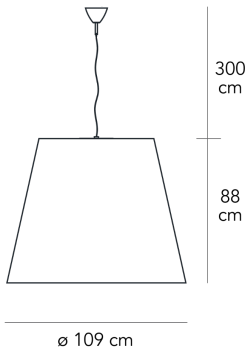

AMAX XXL

Charles Williams, 2003

Extra-large interpretation of the classic FontanaArte lampshade, Amax is a family of suspension lamp. For the larger sizes, the hanging lamp has a bottom disc that covers and hides the light sources from view.

Suspension lamp with diffused and dimmable light. Chromed metal frame. White polyethylene diffuser. Available separately a optional polycarbonate locking disc with telescopic stem and anchor cap. Steel suspension cable. Red fabric power cable. Ceiling rose made of chromed thermoplastic material. Bulb not included.